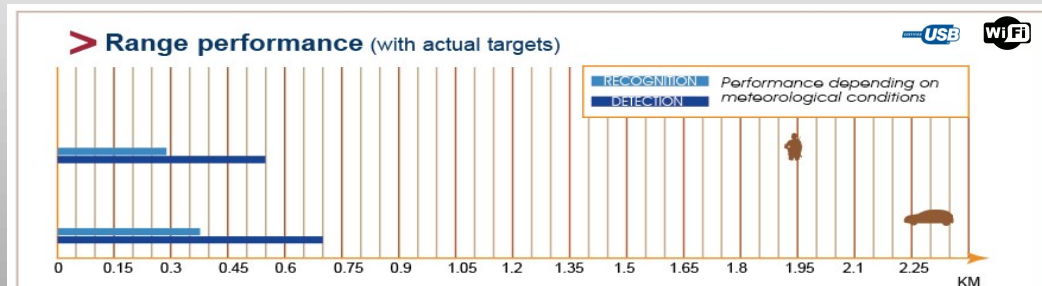

# ▶ S240 Specifications

		S240
Detector	Detector Type	Uncooled FPA
	Pixels	384 × 288
Image Function	Field of View	21.7 ° × 16.4 °
	Focal Length	25 mm
	NEDT	<80Mk
	Frame Rate	50HZ
	Focus	Fixed focal length
	Electronic Zoom	2X, 3X, 4X
	Wavelength	8-14μm
	Image Transmission	WiFi real-time image transmission, supports smart phone APP image browsing, save video and snapshots
	Hot Spot Tracking	The crosshair tracks the highest temperature point in the scene
	Laser Pointer	YES
Image Display	Monitor	Color LCD 640 x 480 (eyepiece diopter adjustable)
	Image Polarity	Black hot, white hot, red hot
	Diopter Adjustment	Adjust by knob
Power	Battery	Lithium battery, rechargeable
	Battery Operating Time	5 hours continual operation
	Charging Type	Support USB charging, external charging Power Supply
	External Power Supply	DC 5V / 2A (Micro USB)
Environmental Parameters	Operating Temperature	-20 ° C to + 50 ° C
	Storage Temperature	-40 ° C to + 60 ° C
	Encapsulation	IP66
	Drop Resistance	1 m
Physical Properties	Weight	<0.5 Kg
	Dimensions	<180mm x 70mm x 70mm
Interface	Power Supply Interface	Micro USB
	Video Output	PAL
	USB	External charging
Detection Distance (m)	Person	550
	Vehicle	750
Recognition Distance (m)	Person	270
	Vehicle	380